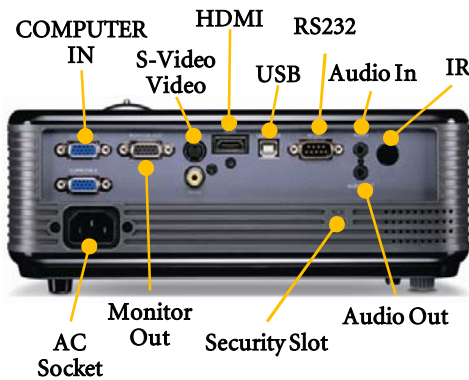

BenQ

Digital Projector

MS510

HIGHLIGHTS

- 2700 ANSI Lumens
- SVGA Native Resolution
- Long Lamp Life
- Filter Free Design
- Virtually Color Decay Free
- Quick Cooling
- Standby Power < 1W
- Closed Captioning
- Teaching Template
- 3D Ready
- BrilliantColor™
- 3D Color Management
- Keystone ±40°
- 2W Speaker
- Quick Auto Search
- Security Password
- High Altitude Mode
- HDTV Compatible
- Auto Adjustment Hot Key